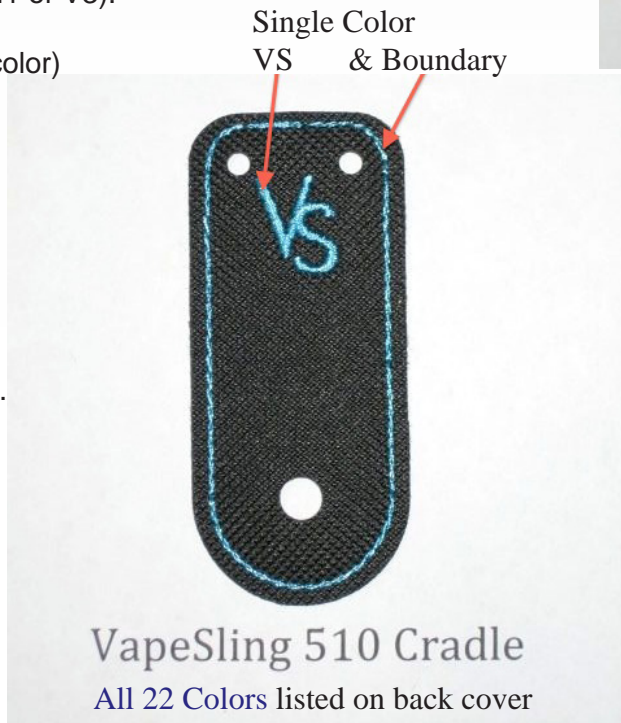

VapeSling®

Custom Cradle on V2 or V3

VapeSling®

Custom Cradle on V2 or V3

Color option for VS Embroidery and/or Boundary stitch

Brand option for Logo Embroidery and Color Choice

Choose color combinations or a single color from 22 color choices (Back).
Add a splash of color to your Slings.
Note: 5 neon colors glow in UV light.

Your color choices could be based on:
Your Business colors
Favorite local Team colors
Themed Slings etc.

Custom Color cost per Sling (V2.1 or V3):

Single Color (all stitching any 1 color)
No Extra Charge

2 Color $1 per piece

3 Color $2 per piece
If Brand Option purchased, your
Logo may bear a 3rd color.
Note: Brand option on next page.

Steps for the Brand Option:
1. Supply your Brand Logo
Email your 150dpi (or better)
image/logo to jg@vapesling.com.
2. Choose your color scheme in 1, 2
or even 3 colors.

Brand Embroidery cost:
A "One Time" fee of $200 to
Digitize and merge your
Brands Logo with our
production pattern.

All Slings made thereafter with
your Brand embroidery at no
extra cost to you (single color).
This includes all future
orders as well.